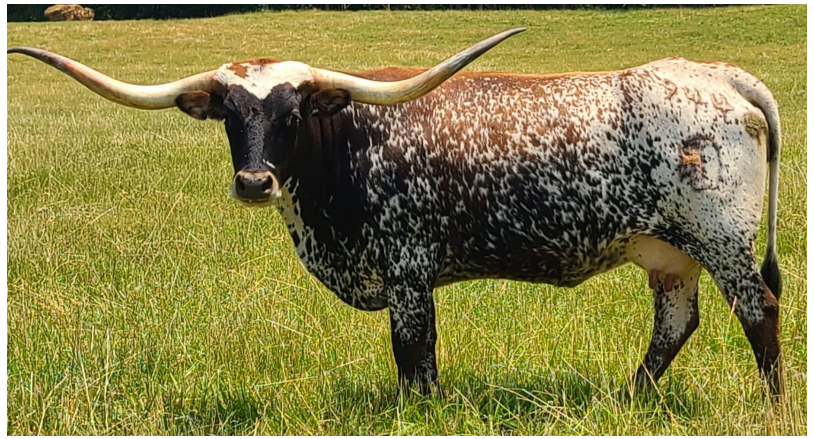

# HELM Laurel 944

Date of Birth: 04/29/2019  
 Registration 1: CI319424  
 Breeder: Helm Cattle Company, LLC  
 Owner: Flatland Longhorns

Courtesy of Pokey Jo

PH# 944

TTT: 72.0000 on 01/07/2024

HUBBELLS RIO GLORY

CHISHOLM 4

PC MISS DIXIE CLASSIC

J.R. GRAND SLAM

TX W Lucky Lady

WIREGRASS PHENOMENON

Horse Head Heart Stopper